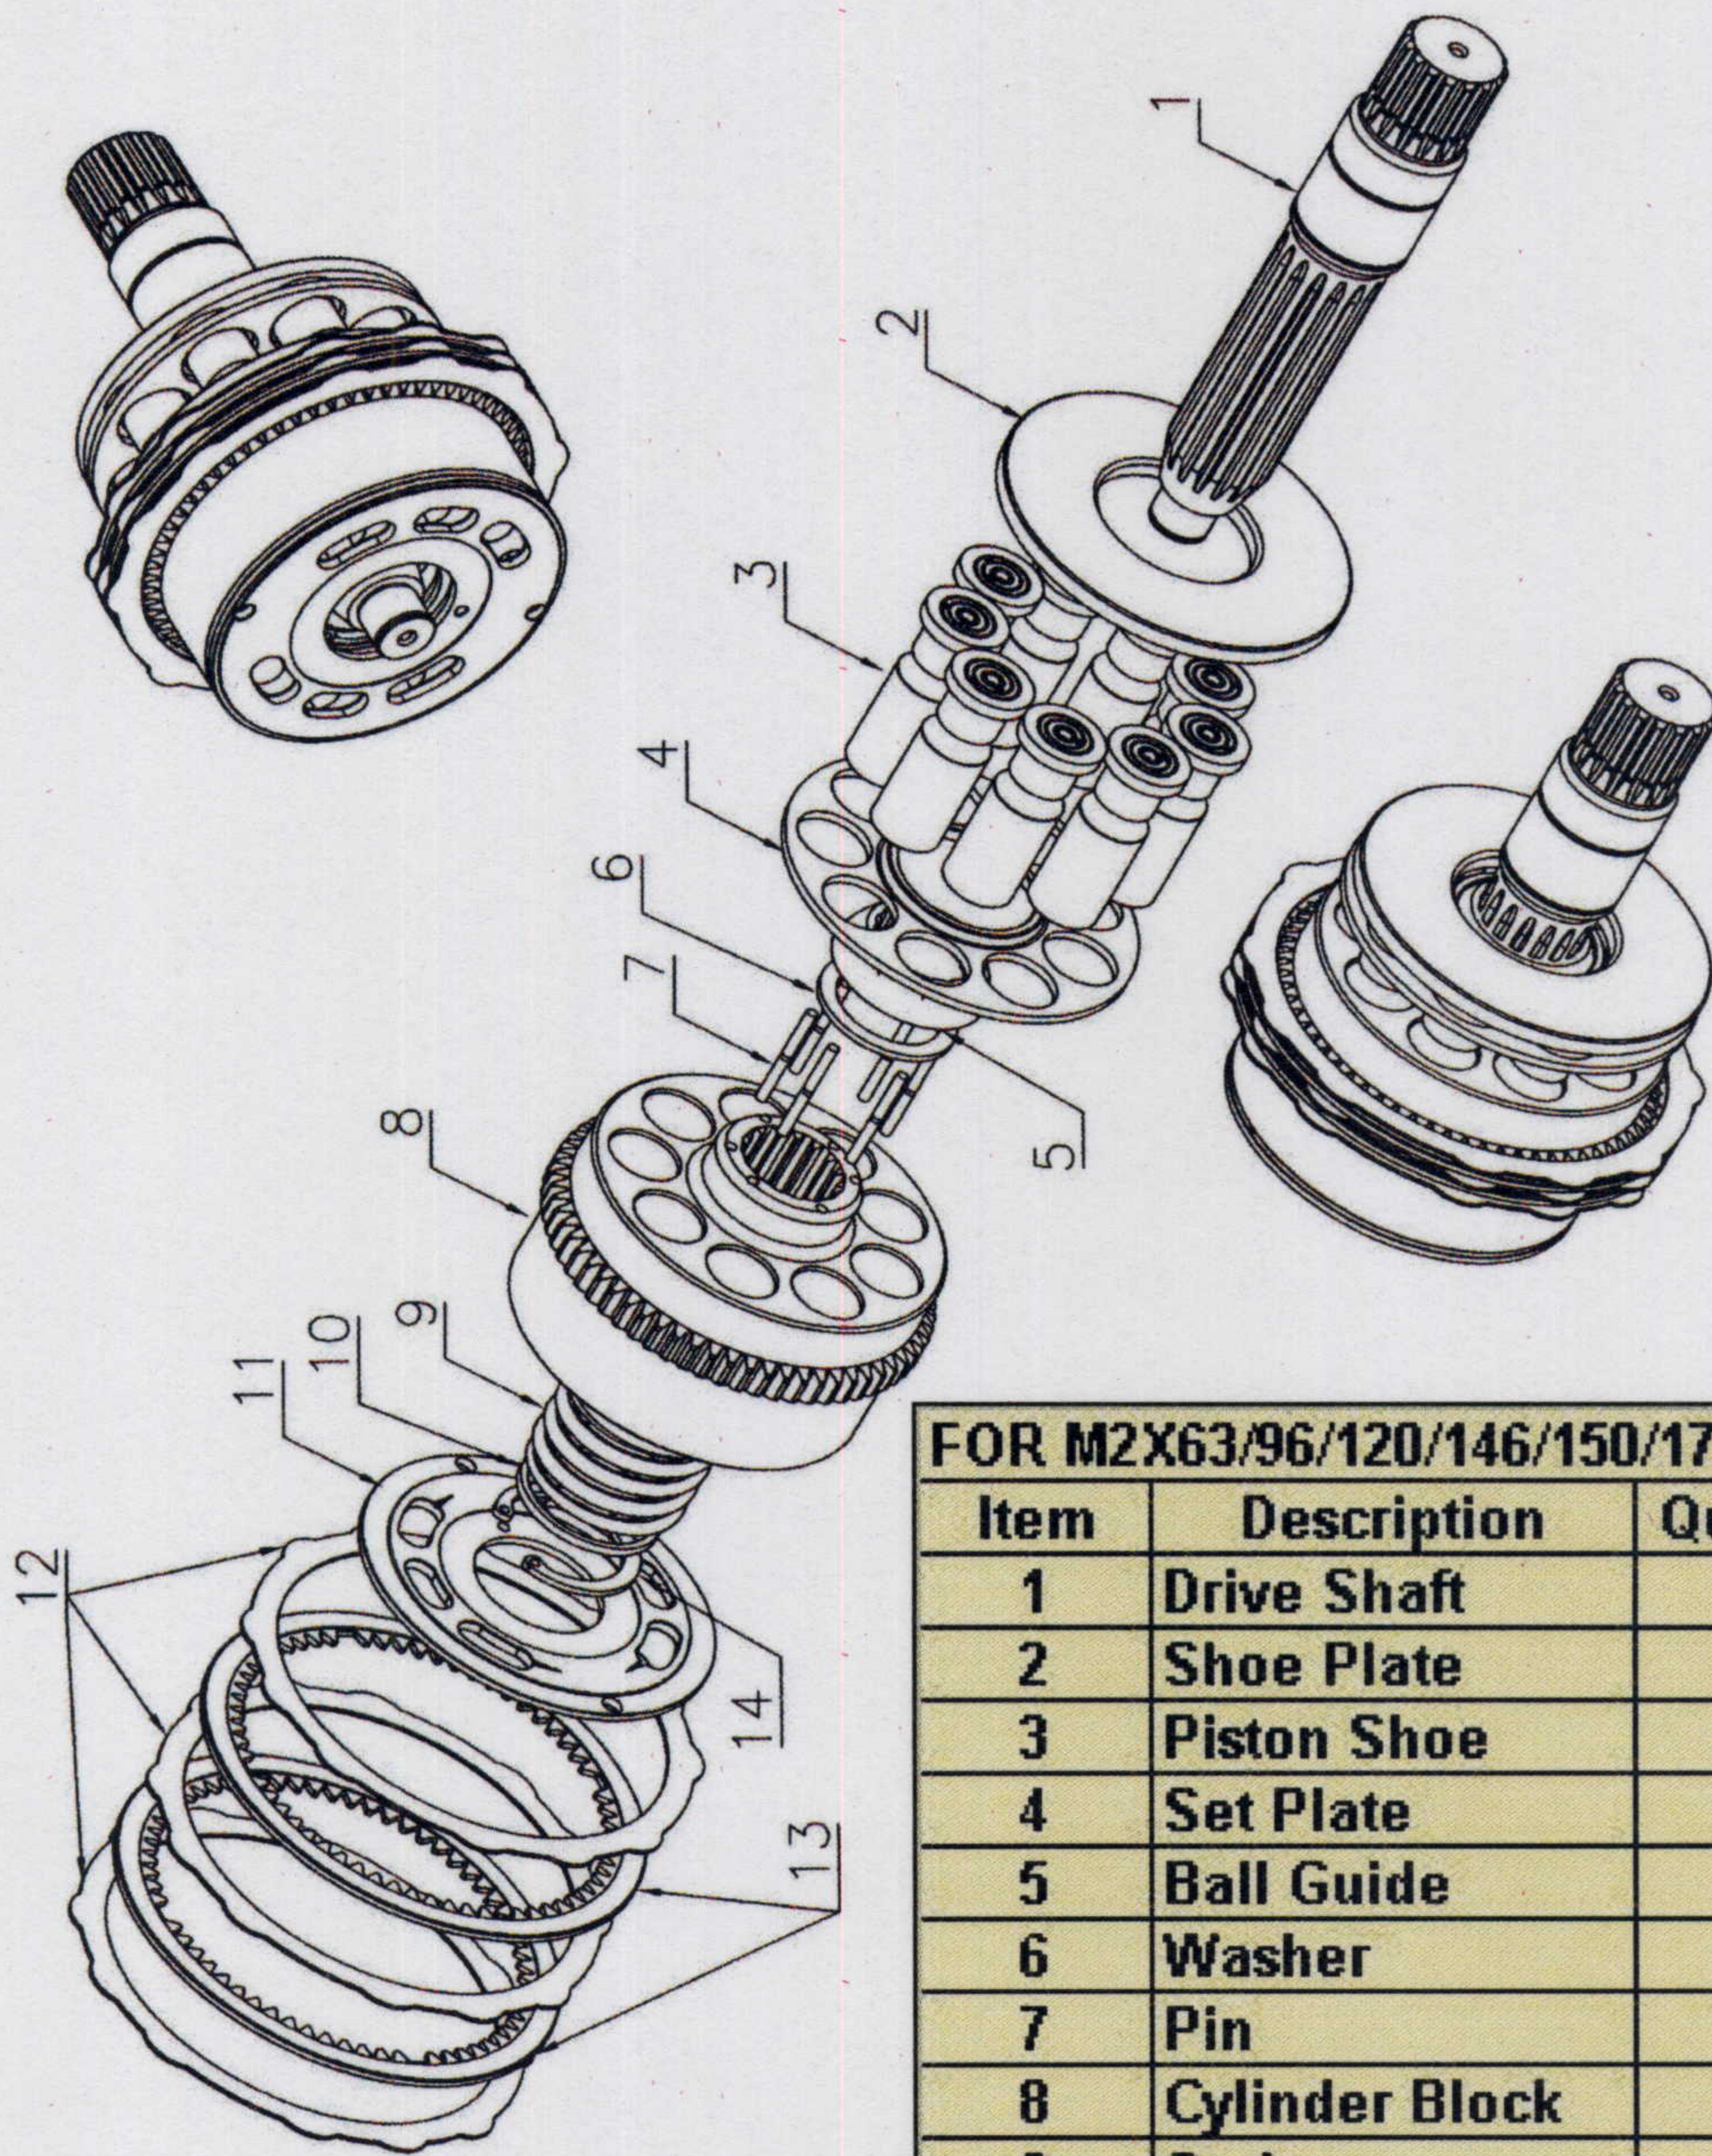

KAWASAKI

M2X Series

FOR M2X63/96/120/146/150/170/210			
Item	Description	Quantity	Notes:
1	Drive Shaft	1	
2	Shoe Plate	1	
3	Piston Shoe	9	
4	Set Plate	1	
5	Ball Guide	1	
6	Washer	1	
7	Pin	12	
8	Cylinder Block	1	
9	Spring	1	
10	Washer	2	
11	Valve Plate	1	
12	Separation Plate	3(4)	
13	Friction Plate	2(3)	
14	Snap Ring	1	